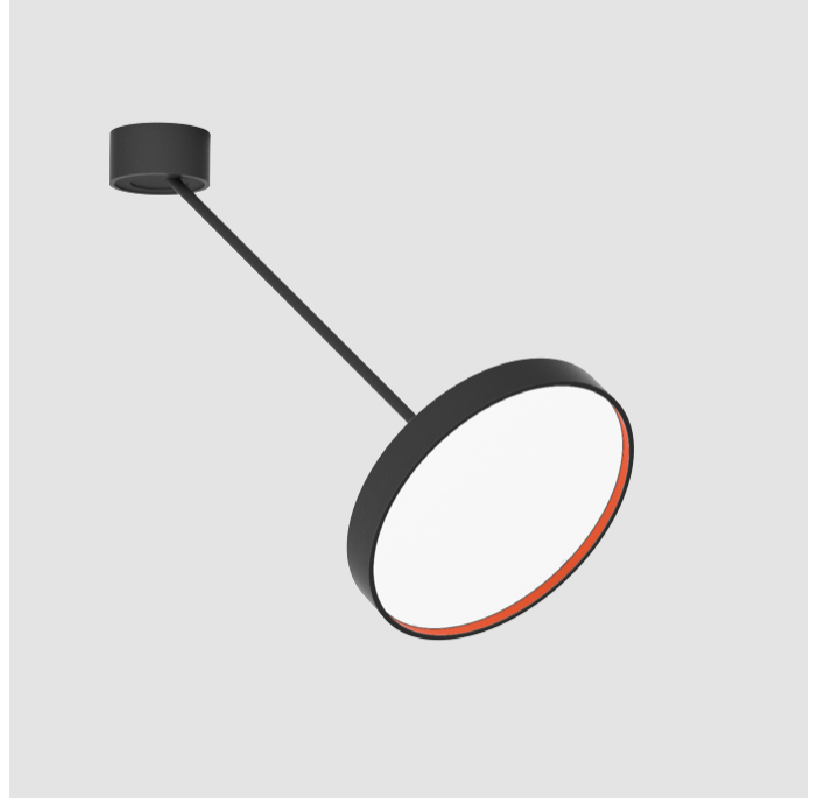

GENERAL

Series: Sign Diva Dancer
Subseries: Sign Diva Dancer Korona
Brand: Prolicht
Division: Architectural
Mounting Type: Suspension
Mounting Location: Ceiling
Subcategory: Pendant

PHYSICAL

Shape: Round
Diameter (mm): 400
Diameter (in): 15 3/4
Height (mm): 870
Depth (mm): 86
Height (in): 34 1/4
Depth (in): 3 3/8
Light Distribution: Adjustable / Direct
Weight (kg): 3.5
Weight (lbs): 7.716

Diffuser: PMMA - Opal / Micro-Prism / Sparkling Secret / Vintage Industrial

Fixture Finish: SSR / BKV / CWI / CRY / HAB / UFT / ITA / RUA / FTG / MYG / LOD / PUS / FRO / FUP / KIA / POP / BLS / SPG / MEY / GOH / GUM / CHC / COM / ABZ / JAG / OBR / MOS / ROR

Fixture Material: Extruded Aluminum / Steel

ELECTRICAL

Lamp Type: LED (Zhaga Standard)
Input Wattage (W): 17.9
Total Output Wattage (W): 16
Dimming: Tri-Mode (Non-Dimming and Phase Dimming (120Vac only) and 0-10V Dimming)
Driver Included: Yes
Driver Location: Integrated
Driver Type: Constant Current - Universal
Driver Class: Class 2
Input Voltage (V): 120 - 277
Constant Current (MA): 500

LED

Color Temperature (*K): 2700 / 3000 / 3500 / 4000
Max. Delivered Lumen (lm): 1870 / 2340 / 2372 / 2420
CRI: >90 CRI
Lamp Life (hrs): 50000

OPTICAL

Adjustability: Rotational Canopy 170°; Tilting Canopy ±50°; Tilting Head ±90°

RATINGS AND CERTIFICATIONS

Certified By: Certified for North American Standards
IP rating: IP20